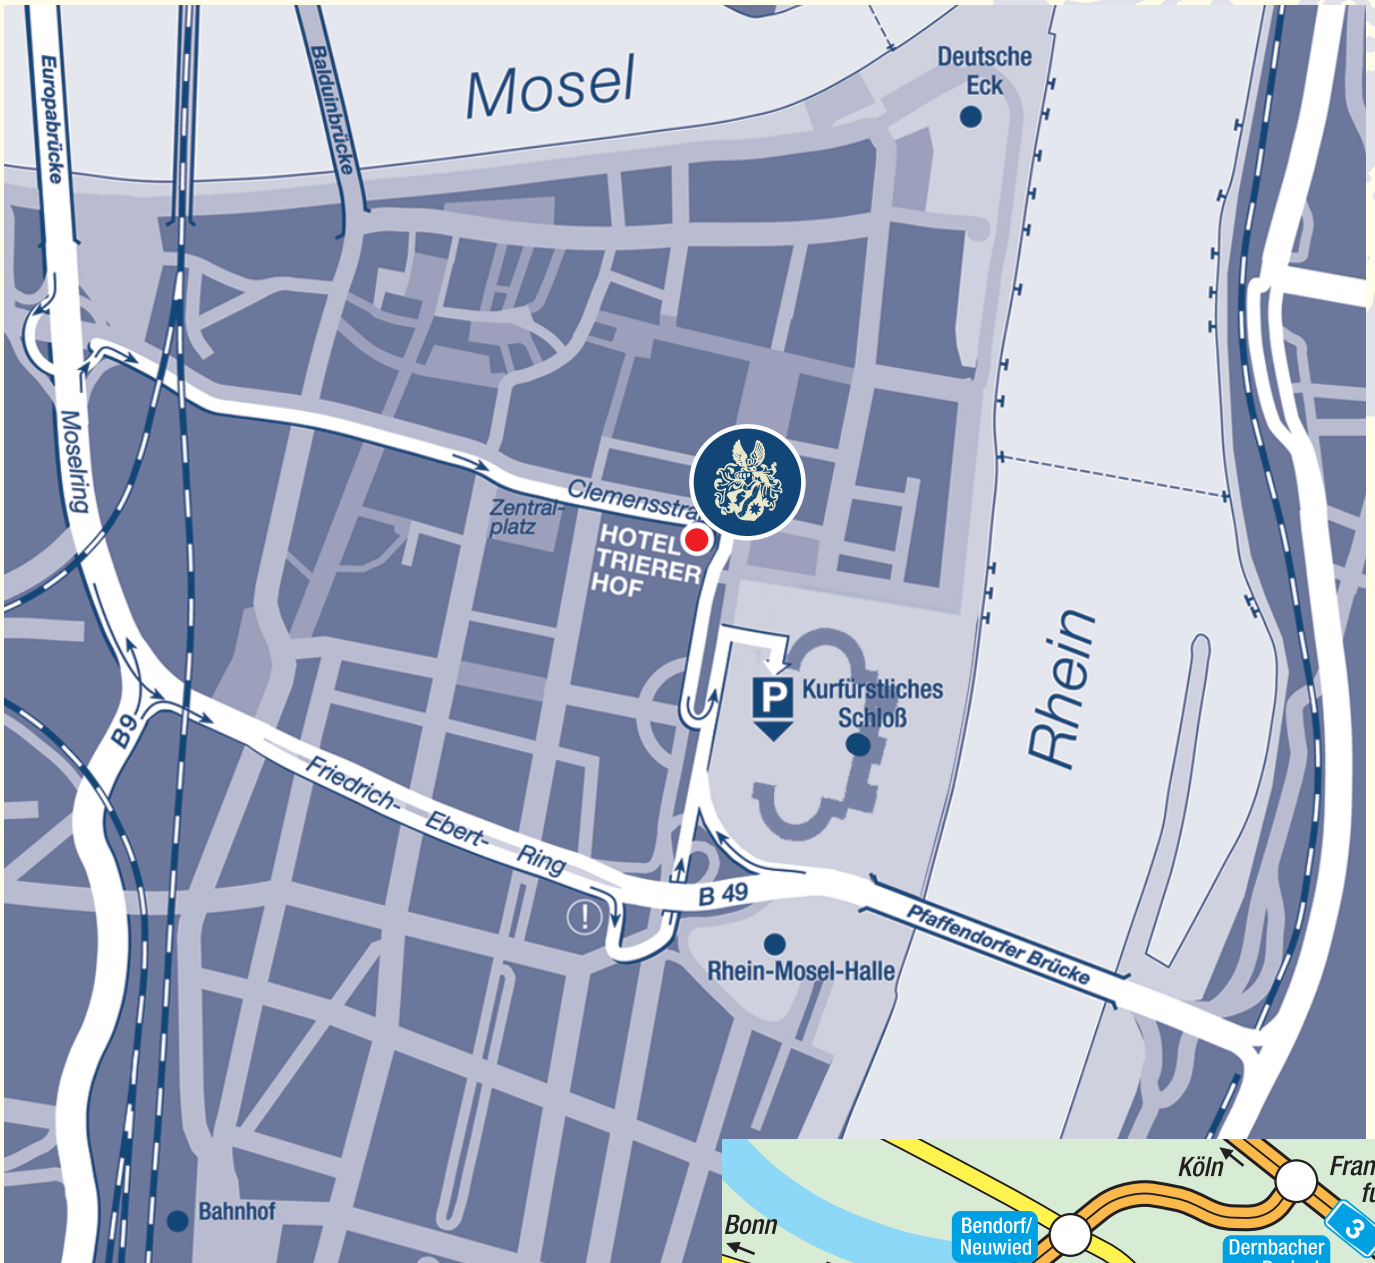

Directions

How to find us:

From Autobahn A3: at the Dernbacher Dreieck turn onto the A48 towards Trier/Koblenz

From Autobahn A 61: at the Koblenzer Kreuz turn onto the A48 towards Frankfurt/Koblenz

Further on the A48

- take junction Koblenz Nord towards Koblenz (B 9)
- after ca. 6 km, you reach the bridge over the Moselle (Europabrücke)
- get into the 2nd lane from the right, towards City
- enter the roundabout
- follow signs for "City"
- follow the street straight on over 5 traffic lights
- ca. 70 m/yds. After the 5th light, you will see the Trierer Hof on your right